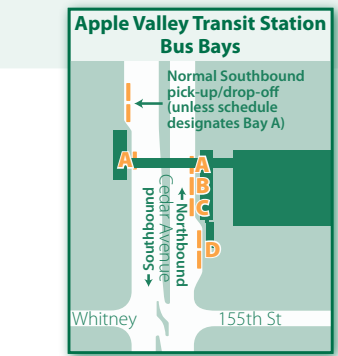

COVID-19 INFORMATION
MVTA has been promoting health experts' recommendations and social distancing measures since the onset of COVID-19 to protect customers and staff.

Customers are required to wear face coverings on MVTA buses, according to an executive order signed by Minnesota Gov. Tim Walz. Face coverings can be a paper or disposable mask, a cloth mask, a neck gaiter, a scarf, a bandanna, or a religious face covering. A face covering must cover the nose and mouth completely. People exempted from the requirement are people with medical conditions and children under age 2.

Park & Ride Lots
SAVAGE
Savage Park & Ride
County Road 42 & Huntington Ave.
Routes: 444, 447, 464

APPLE VALLEY
Apple Valley Transit Station
15450 Cedar Ave. S. Routes: 420, 440, 442, 447, 475, 477, 480, 480A, Red Line

HOLIDAY SERVICE
MVTA often operates with a reduced schedule on holidays and holiday weeks. For reduced schedule information, visit mvta.com or call **952-882-7500**.

447 MONDAY – FRIDAY EASTBOUND

FROM PRIOR LAKE TO APPLE VALLEY					
Route Number & Letter	Prior Lake	Savage	Burnsville	Apple Valley	
	Mystic Lake Casino A	Co Rd 21 & Main Ave B	Savage Park & Ride C	Burnsville Center Sears Auto D	Apple Valley Transit Station E
AM					
447	7:51	8:01	8:15	8:26	8:40
447	8:21	8:31	8:45	8:56	9:10
447	8:51	9:01	9:15	9:26	9:40
447	9:21	9:31	9:45	9:56	10:10
447	9:51	10:01	10:15	10:26	10:40
447	10:21	10:31	10:45	10:56	11:10
447	10:51	11:01	11:15	11:26	11:40
447	11:21	11:31	11:45	11:56	12:10
447	11:51	12:01	12:15	12:26	12:40
PM					
447	12:21	12:31	12:45	12:56	1:10
447	12:51	1:01	1:15	1:26	1:40
447	1:21	1:31	1:45	1:56	2:10
447	1:51	2:01	2:15	2:26	2:40
447	2:21	2:31	2:45	2:56	3:10
447	2:51	3:01	3:15	3:26	3:40
447	3:21	3:31	3:45	3:56	4:10
447	3:51	4:01	4:15	4:26	4:40
447	4:21	4:31	4:45	4:56	5:10
447	4:51	5:01	5:15	5:26	5:40
447	5:21	5:31	5:45	5:56	6:10
447	5:51	6:01	6:15	6:26	6:40
447	6:21	6:31	6:45	6:56	7:10
447	6:51	7:01	7:15	7:26	7:40
447	7:21	7:31	7:45	7:56	8:10
447	7:51	8:01	8:15	8:26	8:40
447	8:21	8:31	8:45	8:56	9:10
447	8:51	9:01	9:15	9:26	9:40
447	9:21	9:31	9:45	9:56	10:10
447	9:51	10:01	10:15	10:26	10:40
447	10:21	10:31	10:45	10:56	11:10
447	10:51	11:01	11:15	11:26	11:40
447	11:21	11:31	11:45	11:56	12:10

Shaded trips indicate rush-hour fares

447 MONDAY – FRIDAY WESTBOUND