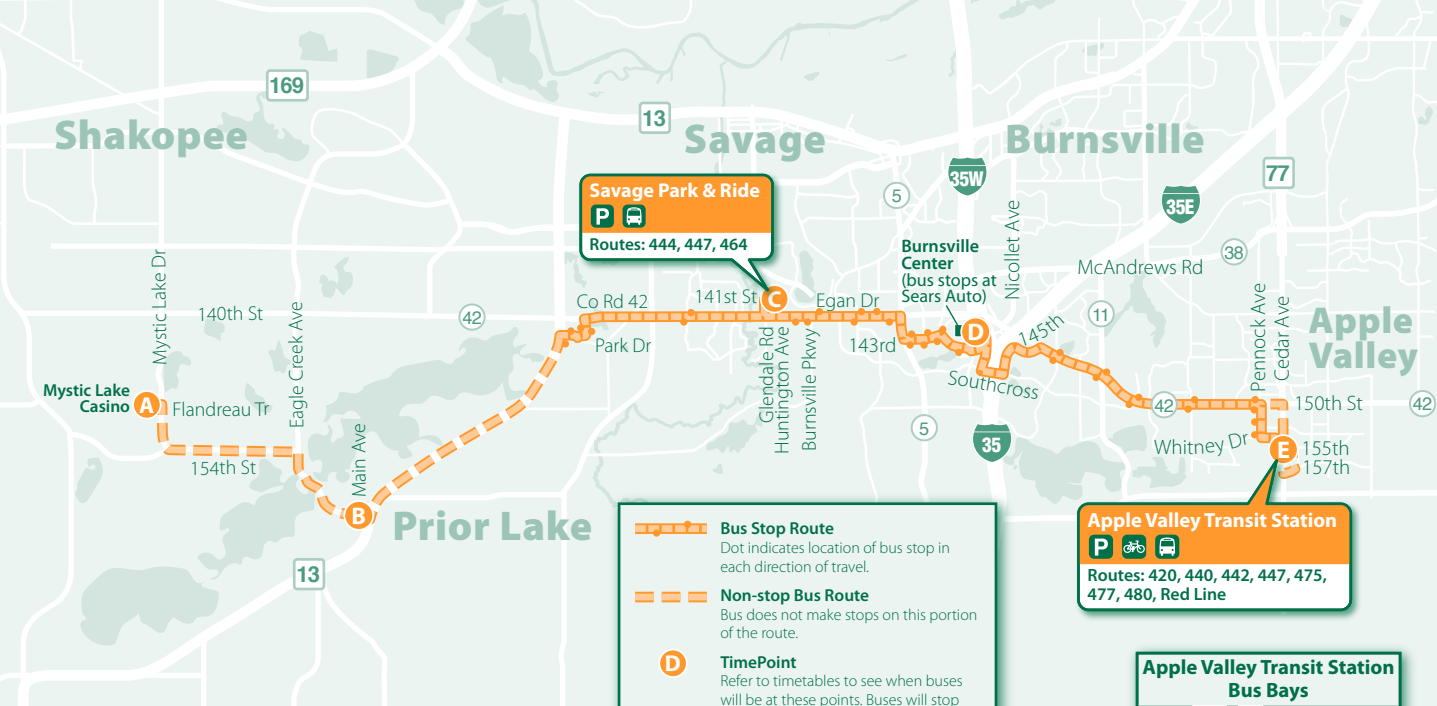

- MVTA Burnsville Transit Station
- Cub Foods locations
- Metro Transit Stores
- Marschall Road Transit Station

**MONDAY – FRIDAY**  
**WEEKEND**

Effective 2/20/2021

- **PRIOR LAKE**  
Mystic Lake Bus Entrance
- **SAVAGE**  
Savage Park & Ride
- **BURNSVILLE**  
Burnsville Center
- **APPLE VALLEY**  
Apple Valley Transit Station

[mvta.com](http://mvta.com) 952-882-7500

**Bus Stop Route**  
Dot indicates location of bus stop in each direction of travel.

**Non-stop Bus Route**  
Bus does not make stops on this portion of the route.